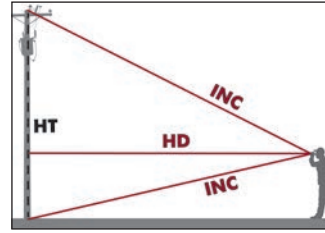

Simple Operation

- Rely on easy to understand graphical symbols to know what each displayed calculation represents
- Navigate through the targeting modes with icons that are commonly seen in cameras

Ideal Applications

- CONSTRUCTION**
- Crane Clearances
 - Heights
 - Slope Grades

- UTILITIES**
- Antenna Height
 - 2D Span
 - Clearances

- FORESTRY**
- Tree Heights
 - Buffer Zones
 - ROW Clearances

TRUPULSE® 200L LASER

Measurement Solutions

Measured by TruPulse:  Calculated by TruPulse: 

HD = Horizontal Distance
 VD = Vertical Distance SD = Slope Distance
 INC = Inclination HT = Height
 ML = Missing Line

1-Shot = 4 Values

3-Shot Height

2-Shot 2D Missing Line:

LCD In-Scope Display

Specifications

Distance Accuracy to Typical Targets	± 0.5 m (1.6 ft)
Distance Accuracy to Weak Targets	± 1 m (3 ft)
Inclination Accuracy	± 0.5° Relative
Max Range to Reflective Targets	1750 m (5,740 ft)
Max Range to Non-Reflective Targets	1750 m (5,740 ft)
Scope Magnification	4×
In-Scope Field of View	13.1 m @ 91.5 m away (43 ft @ 300 ft)
Environmental Rating	Water-resistant / IP54
Temperature Range	-20° to 60° C (-4° to 140° F)
Battery Type (8 hrs. of continuous use)	(1) CR123A
Size L x W x H	11.5 x 10 x 5 cm (4.5 x 4 x 2 in)
Weight	220 g (8 oz)