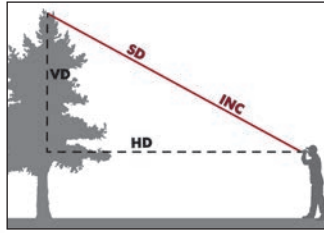

Simple Operation

- Rely on easy to understand graphical symbols to know what each displayed calculation represents
- Navigate through the targeting modes with icons that are commonly seen in cameras

Ideal Applications

- CONSTRUCTION**
- Crane Clearances
 - Heights
 - Slope Grades

- UTILITIES**
- Antenna Height
 - 2D Span
 - Clearances

- FORESTRY**
- Tree Heights
 - Buffer Zones
 - ROW Clearances

TRUPULSE® 200L LASER

Measurement Solutions

Measured by TruPulse:  Calculated by TruPulse: 

HD = Horizontal Distance
 VD = Vertical Distance SD = Slope Distance
 INC = Inclination HT = Height
 ML = Missing Line

1-Shot = 4 Values

3-Shot Height

2-Shot 2D Missing Line:

LCD In-Scope Display

Specifications

Distance Accuracy to Typical Targets	± 0.5 m (1.6 ft)
Distance Accuracy to Weak Targets	± 1 m (3 ft)
Inclination Accuracy	± 0.5° Relative
Max Range to Reflective Targets	1750 m (5,740 ft)
Max Range to Non-Reflective Targets	1750 m (5,740 ft)
Scope Magnification	4×
In-Scope Field of View	13.1 m @ 91.5 m away (43 ft @ 300 ft)
Environmental Rating	Water-resistant / IP54
Temperature Range	-20° to 60° C (-4° to 140° F)
Battery Type (8 hrs. of continuous use)	(1) CR123A
Size L x W x H	11.5 x 10 x 5 cm (4.5 x 4 x 2 in)
Weight	220 g (8 oz)