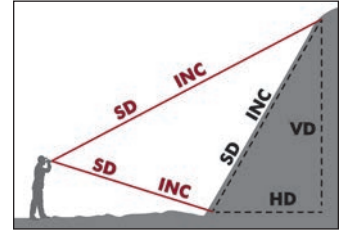

Simple Operation

- Rely on easy to understand graphical symbols to know what each displayed calculation represents
- Navigate through the targeting modes with icons that are commonly seen in cameras

Ideal Applications

Measured by TruPulse:  Calculated by TruPulse: 

HD = Horizontal Distance
 VD = Vertical Distance SD = Slope Distance
 INC = Inclination HT = Height
 ML = Missing Line

1-Shot = 4 Values

3-Shot Height

2-Shot 2D Missing Line:

LCD In-Scope Display

Specifications

Distance Accuracy to Typical Targets	± 0.5 m (1.6 ft)
Distance Accuracy to Weak Targets	± 1 m (3 ft)
Inclination Accuracy	± 0.5° Relative
Max Range to Reflective Targets	1750 m (5,740 ft)
Max Range to Non-Reflective Targets	1750 m (5,740 ft)
Scope Magnification	4×
In-Scope Field of View	13.1 m @ 91.5 m away (43 ft @ 300 ft)
Environmental Rating	Water-resistant / IP54
Temperature Range	-20° to 60° C (-4° to 140° F)
Battery Type (8 hrs. of continuous use)	(1) CR123A
Size L x W x H	11.5 x 10 x 5 cm (4.5 x 4 x 2 in)
Weight	220 g (8 oz)

Targeting Modes

Closest: Distinguishes near and far objects and identifies the closest target
Farthest: Distinguishes near and far objects and identifies the farthest target
Continuous: Provides constant updates while shooting multiple targets
Filter: Measures through dense foliage by recognizing only a highly reflective target