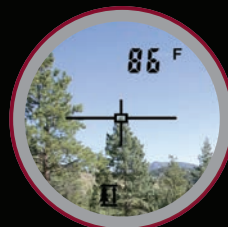

1. **FORESTRY**
2. Tree Heights
   - Buffer Zones
   - ROW Clearances